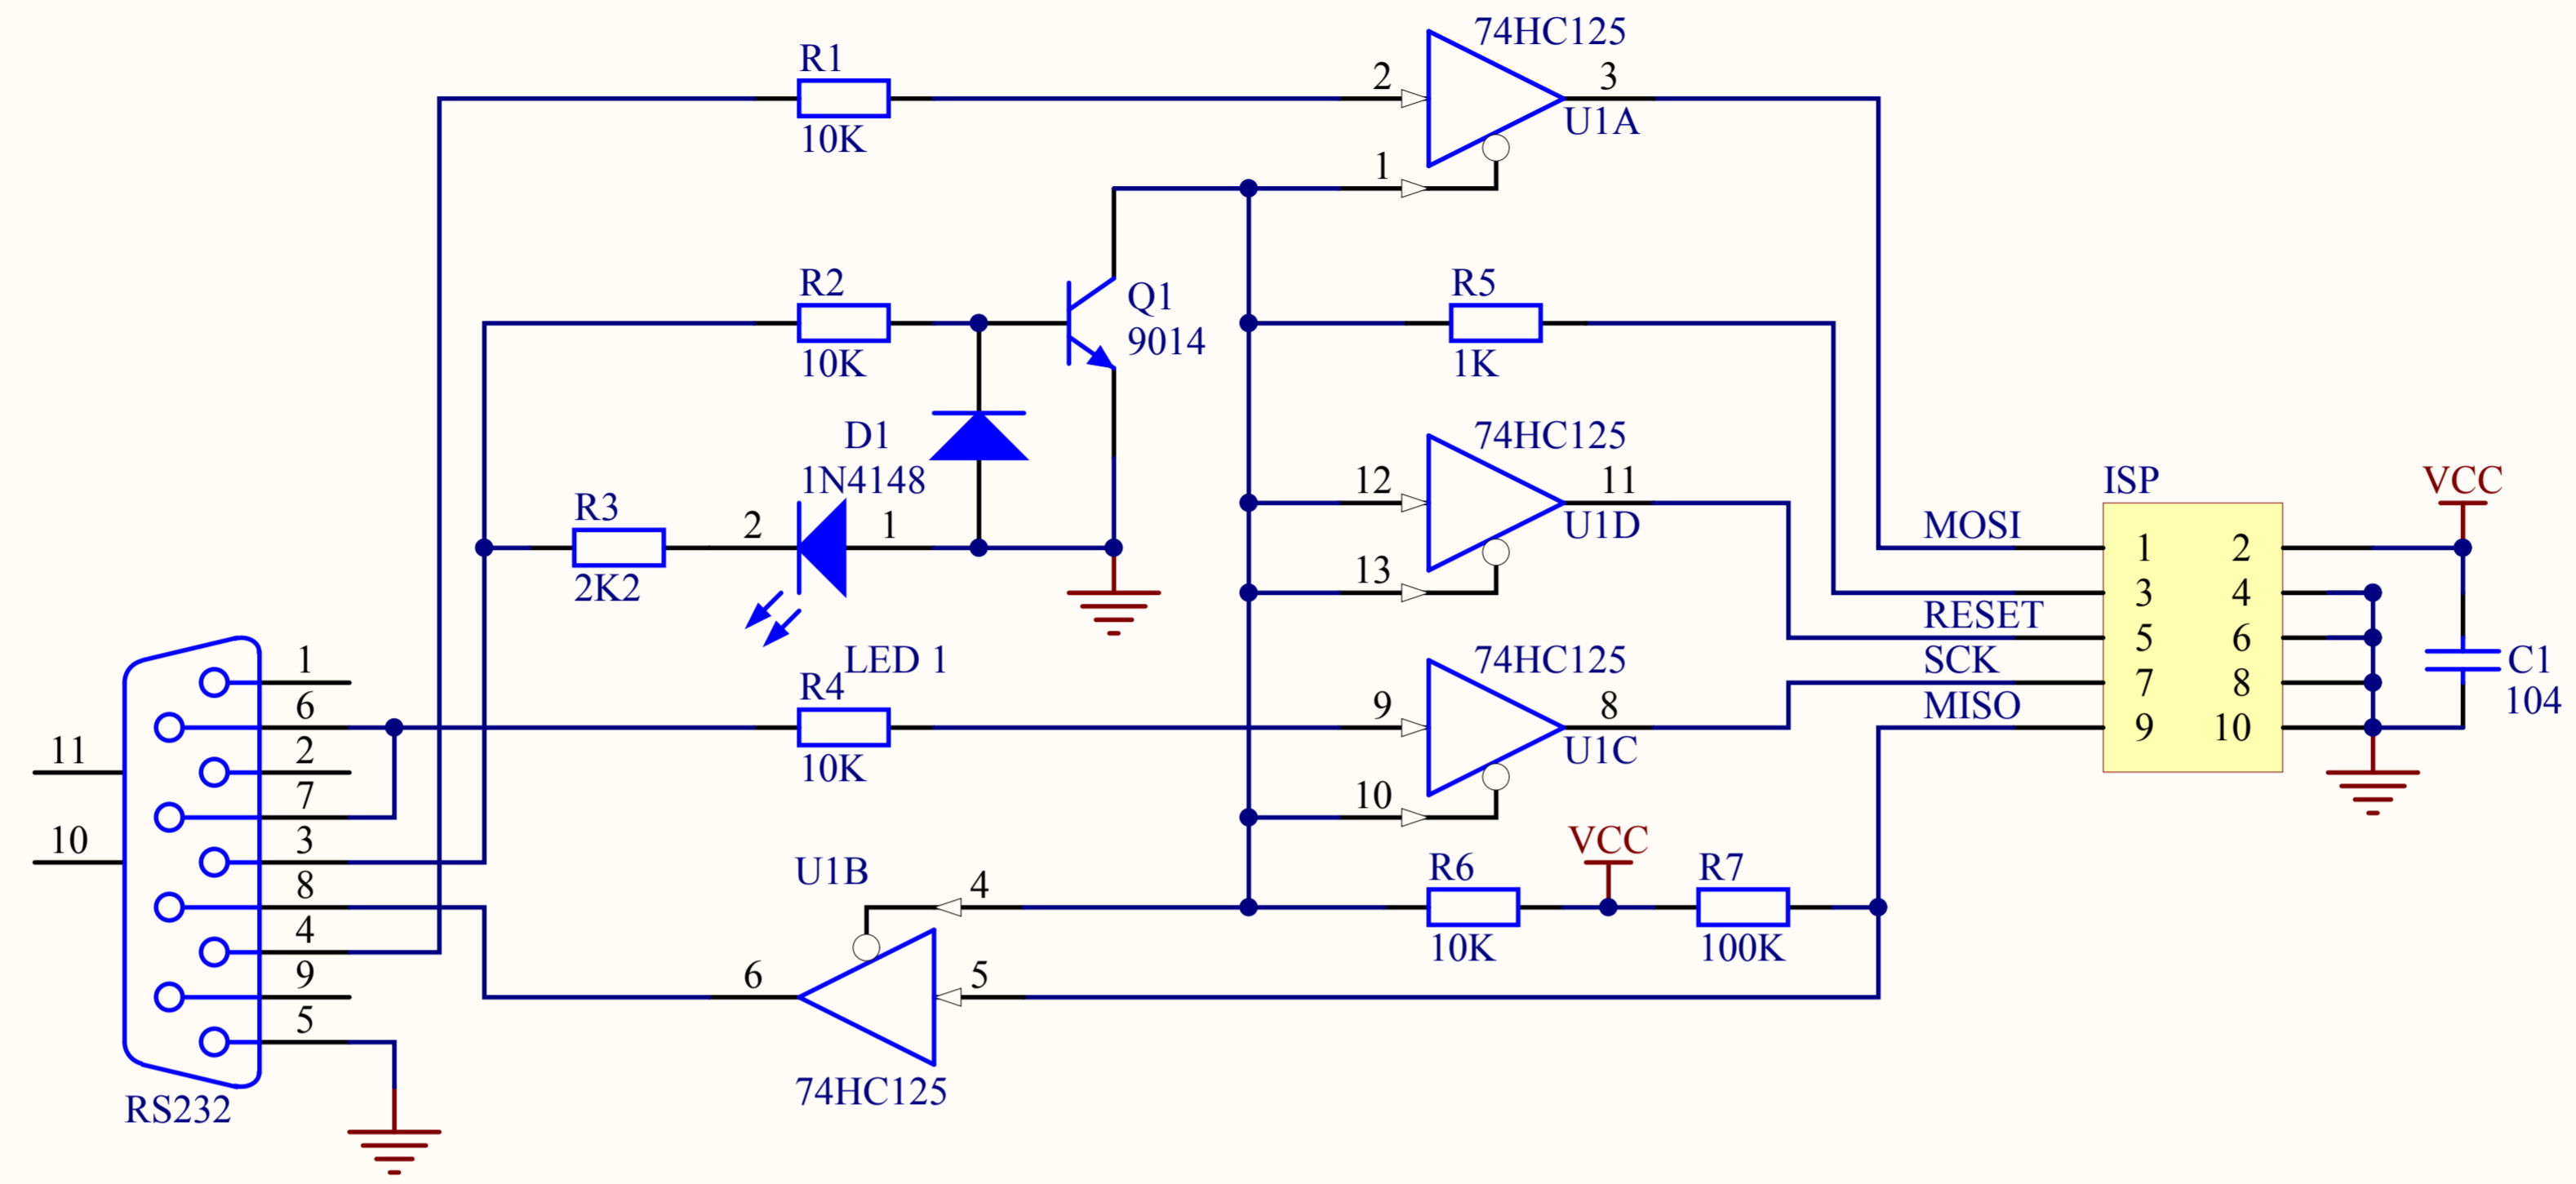

SI-Prog Serial Interface ISP

Title		
Size	Number	Revision
A4		
Date:	2005-9-18	Sheet of
File:	D:\D\SI-Prog_hc125.SchDoc	Drawn By: